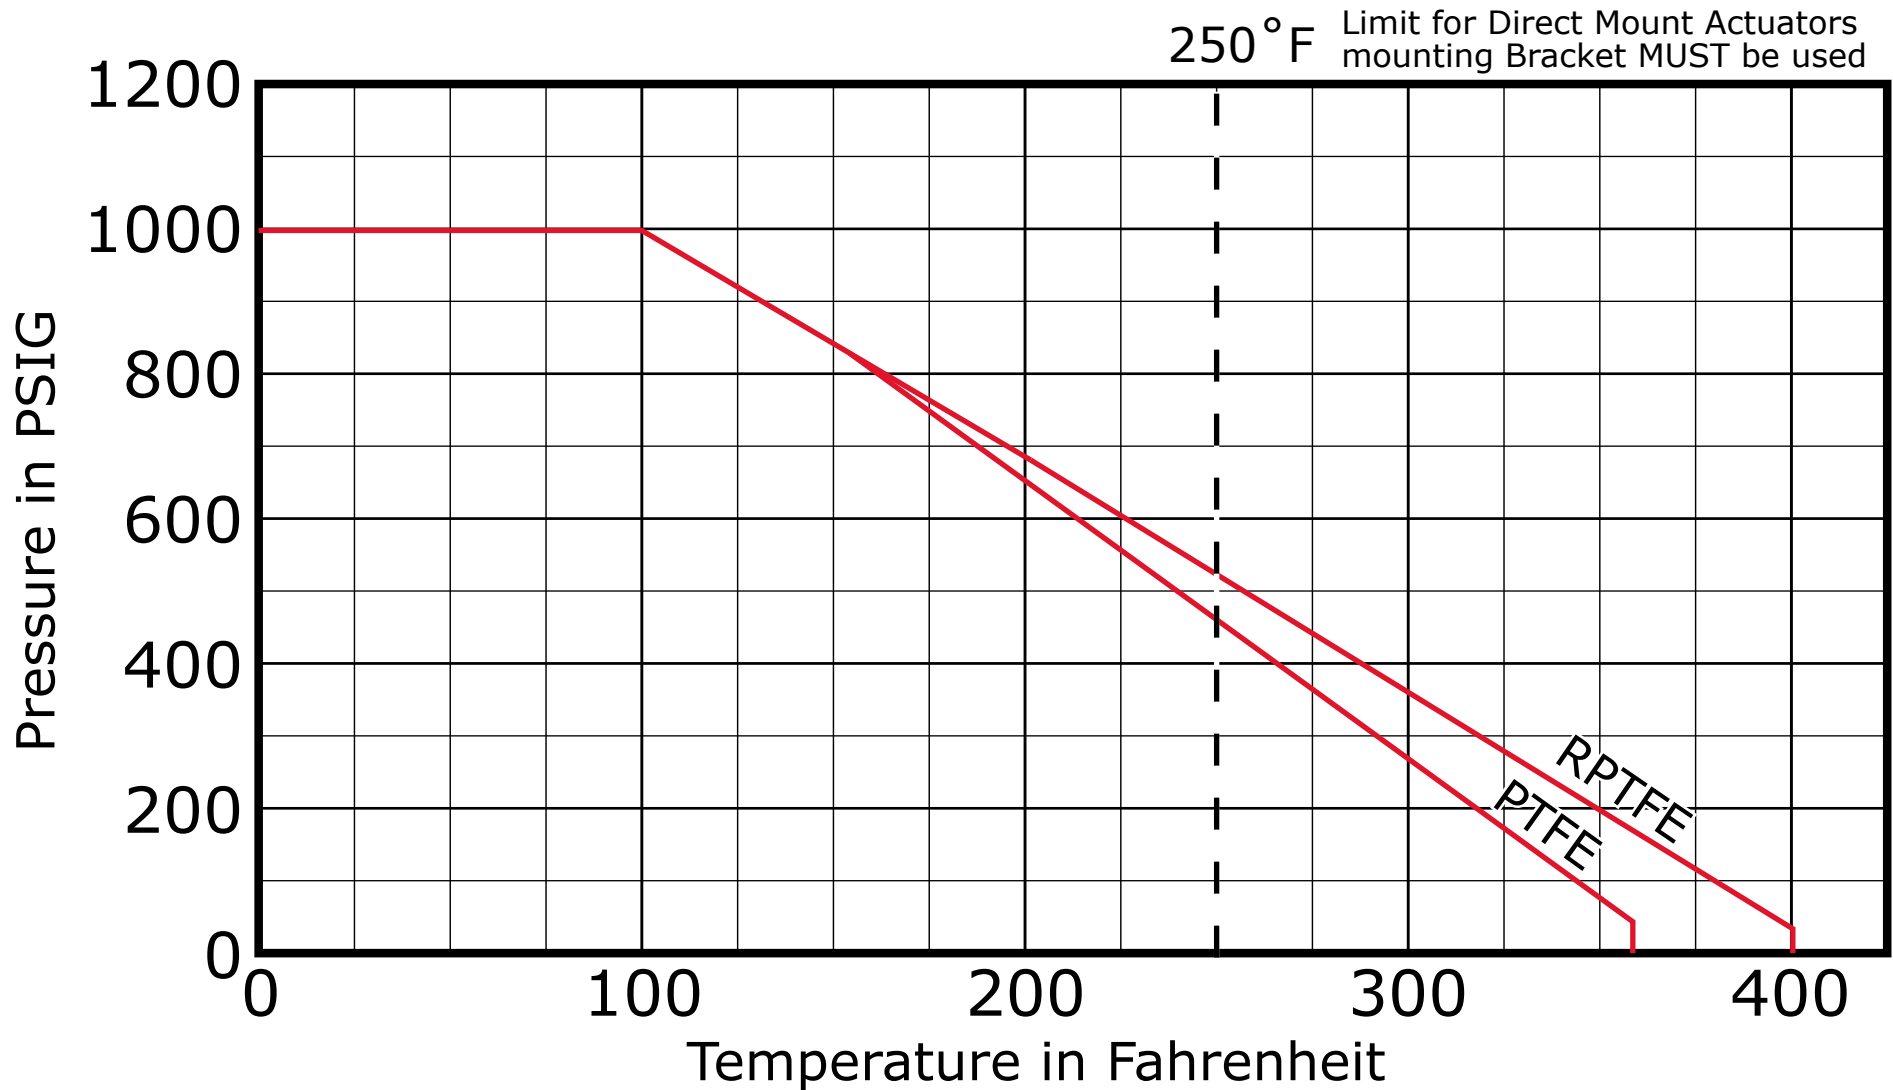

36 Series

Stainless Steel 2-way Ball Valves (3-piece body)

<http://assuredautomation.com/36>