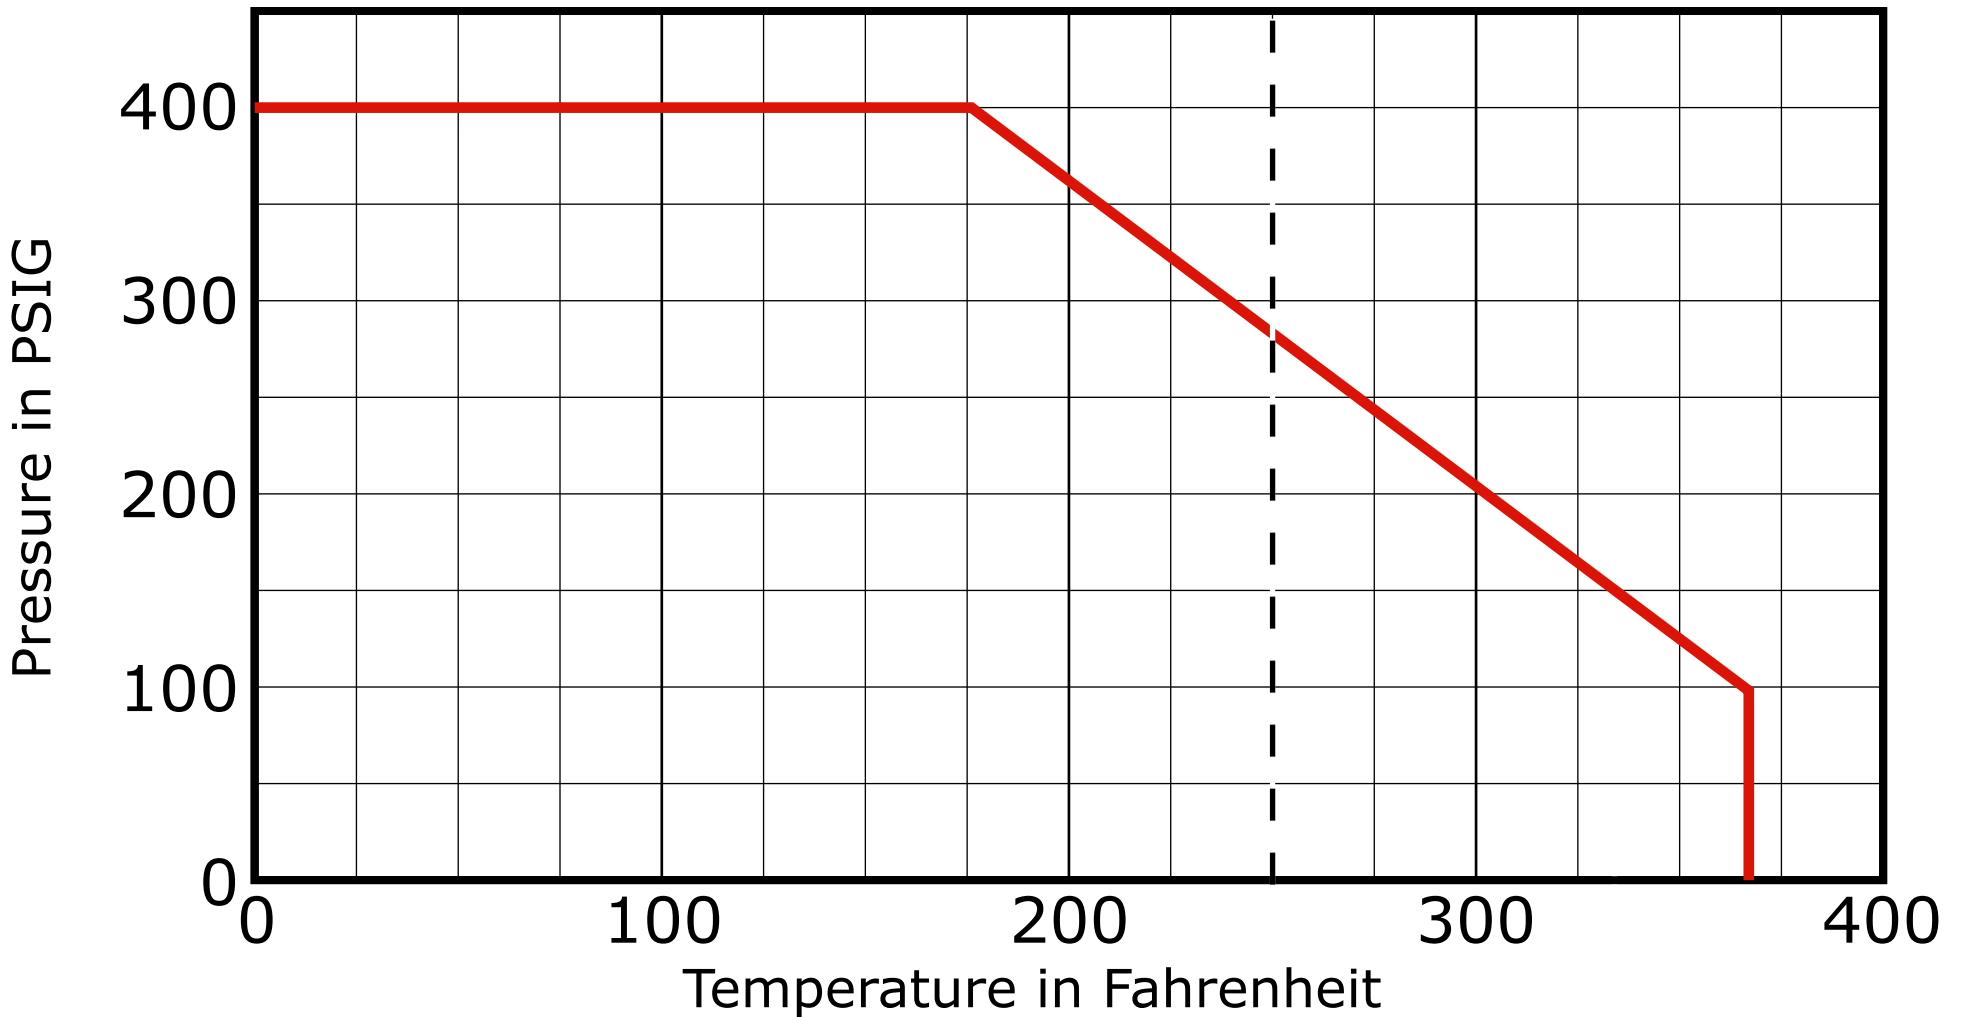

31D Series

Brass 3-way Ball Valves

Limit for Direct Mount Actuators
mounting Bracket MUST be used
250°F

<http://assuredautomation.com/31D>

We reserve the right to make changes at any time. □

Please contact us for confirmation of any information that is critical to your application.